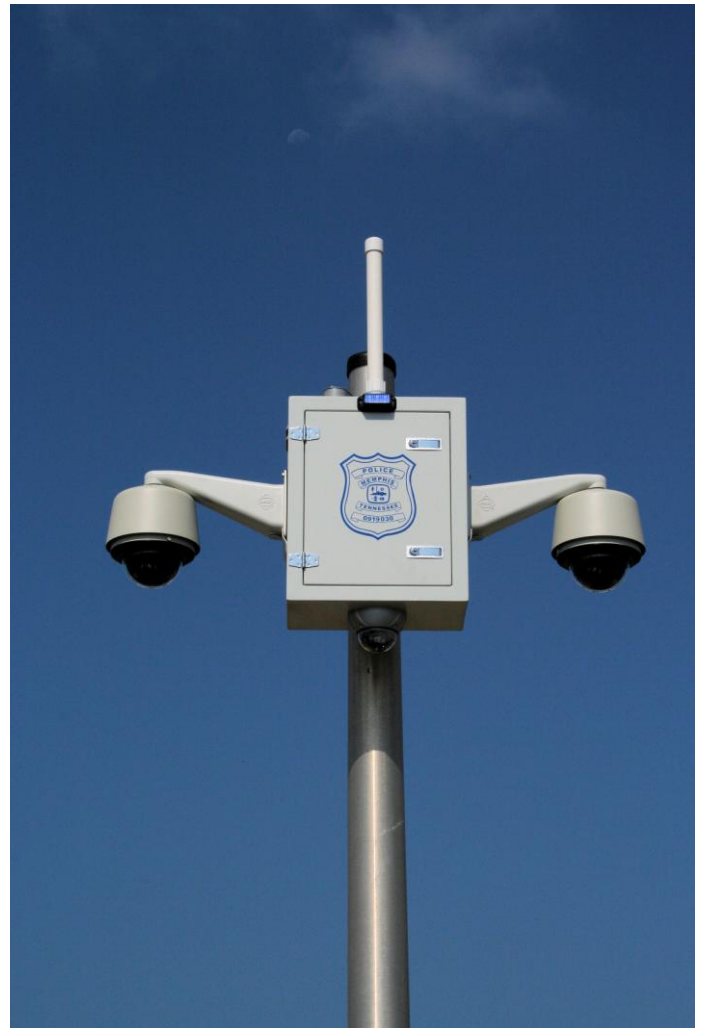

## FEATURES

- ◆ Strong, Durable Construction
- ◆ Aesthetic Design with Custom Artwork
- ◆ All Integrated Electronics are Housed and Protected in the Environmentally Controlled Aluminum Enclosure
- ◆ 2-Way Audio Communication
- ◆ Effective in any Weather Condition
- ◆ PTZ Day / Night 36X Cameras
- ◆ CDMA / EVDO Cellular Communications
- ◆ 802.11 Mesh Radio Communications
- ◆ H.264 Resident Digital Recording
- ◆ GPS
- ◆ Video Analytics
- ◆ Optional Backlighting Kit
- ◆ Optional Bullet-Resistant Kit
- ◆ Optional Thermal Imaging Camera Systems
- ◆ Optional Gun Shot Detection Systems
- ◆ Optional License Plate Recognition Systems

**SkyCop 2-PTZ Camera Enclosure System**

The SkyCop Security Enclosure System is a remote, self contained, intelligent video security system that can operate autonomously or as a networked system and incorporates the latest technology in High Compression Digital Recording, Analytic Video Monitoring, Thermal Imaging Monitoring, License Plate Recognition, Environmental Monitoring, and Gun Shot Detection Monitoring. SkyCop can be deployed in remote or metropolitan areas and is designed for easy, inexpensive redeployment to accommodate changing points of interest. SkyCop can monitor your points of interest and allow you to control system features such as PTZ Cameras from your office, command center, vehicles, or any location in the world that has Internet Broadband connectivity. SkyCop responds to alarm events in real time by activation of visual and audible alarming devices allowing for immediate response. SkyCop is housed in an environmentally controlled aluminum housing and can be customized to include optional features such as bullet-resistant materials and custom artwork to meet the customer's needs. The enclosure is designed to operate in all weather conditions.