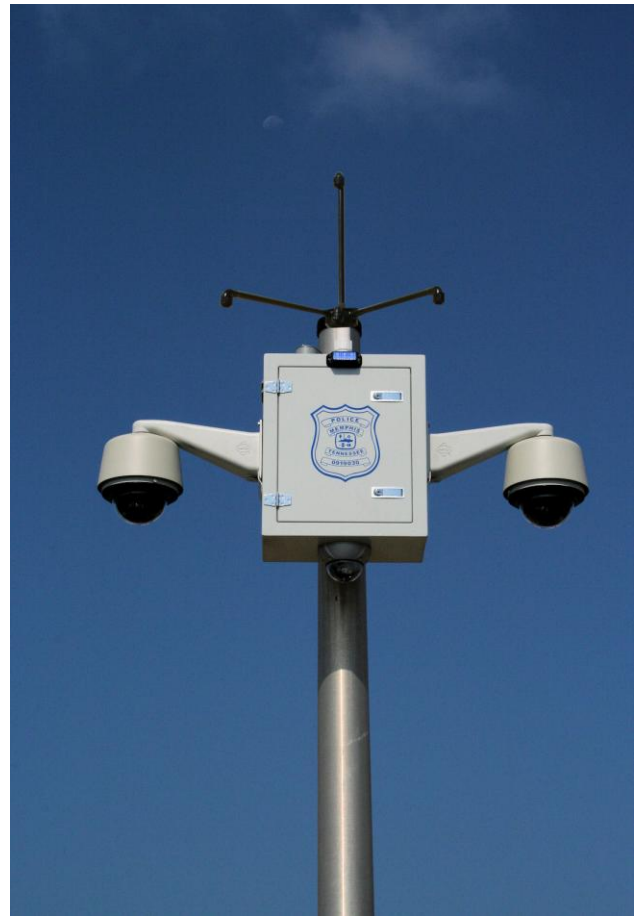

**SkyCop 2-PTZ Camera Enclosure System**

The SkyCop Security Enclosure System is a remote, self contained, intelligent video security system that can operate autonomously or as a networked system and incorporates the latest technology in High Compression Digital Recording, Analytic Video Monitoring, Thermal Imaging Monitoring, License Plate Recognition, Environmental Monitoring, and Gun Shot Detection Monitoring. SkyCop can be deployed in remote or metropolitan areas and is designed for easy, inexpensive redeployment to accommodate changing points of interest. SkyCop can monitor your points of interest and allow you to control system features such as PTZ Cameras from your office, command center, vehicles, or any location in the world that has Internet Broadband connectivity. SkyCop responds to alarm events in real time by activation of visual and audible alarming devices allowing for immediate response. SkyCop is housed in an environmentally controlled aluminum housing and can be customized to include optional features such as bullet-resistant materials and custom artwork to meet the customer's needs. The enclosure is designed to operate in all weather conditions.

**New 2011 Single Camera Enclosure System**

**New 2011 Dual Camera Enclosure System**

**SkyCop 2-PTZ Enclosure System with Wireless Mesh 802.11 - Top**  
**SkyCop Fixed License Plate Reader Enclosure System - Bottom**